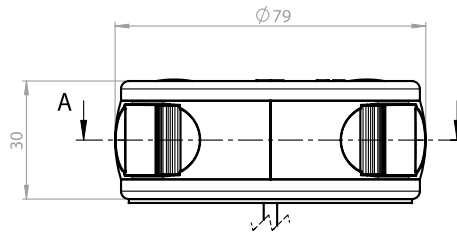

Mounting

Side-mount, pre-wired with 200 mm cable
2 x 0.30 mm² / AWG 22,
2-hole mounting

Electric

Invers polarity protection included,
bulb included

1

2

Stainless steel covers

3

4

Deck-mount or under step!

No.		Description	Ship size	Wattage	Visibility	Housing colour	Mounting	Voltage	Article number
1		Starboard	< 50 m / < 164 ft.	1,5 W	2 nm	Black	side-mount	12 V, 24 V	3850001000
		Starboard	< 50 m / < 164 ft.	1,5 W	2 nm	White	side-mount	12 V, 24 V	3850101000
2		Port	< 50 m / < 164 ft.	1,5 W	2 nm	Black	side-mount	12 V, 24 V	3851001000
		Port	< 50 m / < 164 ft.	1,5 W	2 nm	White	side-mount	12 V, 24 V	3851101000
3		Stern	< 50 m / < 164 ft.	1,5 W	2 nm	Black	side-mount	12 V, 24 V	3852001000
		Stern	< 50 m / < 164 ft.	1,5 W	2 nm	White	side-mount	12 V, 24 V	3852101000
4		Bicolor	< 20 m / < 65 ft.	3 W	2 nm	Black	deck-mount	12 V, 24 V	3863001000
		Bicolor	< 20 m / < 65 ft.	3 W	2 nm	White	deck-mount	12 V, 24 V	3863101000