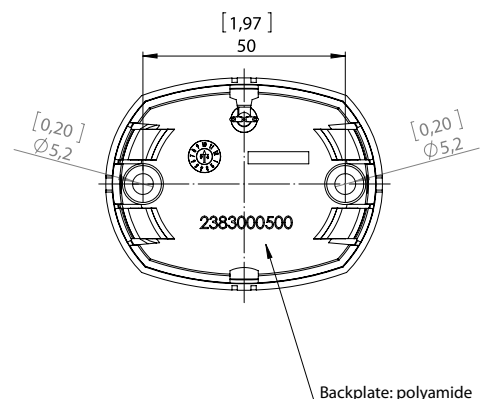

Mounting

Side-mount, pre-wired with 200 mm cable
2 x 0.30 mm² / AWG 22,
2-hole mounting

Electric

Invers polarity protection included,
bulb included

1

2

Stainless steel covers

3

4

Deck-mount or under step!

No.		Description	Ship size	Wattage	Visibility	Housing colour	Mounting	Voltage	Article number
1		Starboard	< 50 m / < 164 ft.	1,5 W	2 nm	Black	side-mount	12 V, 24 V	3850001000
		Starboard	< 50 m / < 164 ft.	1,5 W	2 nm	White	side-mount	12 V, 24 V	3850101000
2		Port	< 50 m / < 164 ft.	1,5 W	2 nm	Black	side-mount	12 V, 24 V	3851001000
		Port	< 50 m / < 164 ft.	1,5 W	2 nm	White	side-mount	12 V, 24 V	3851101000
3		Stern	< 50 m / < 164 ft.	1,5 W	2 nm	Black	side-mount	12 V, 24 V	3852001000
		Stern	< 50 m / < 164 ft.	1,5 W	2 nm	White	side-mount	12 V, 24 V	3852101000
4		Bicolor	< 20 m / < 65 ft.	3 W	2 nm	Black	deck-mount	12 V, 24 V	3863001000
		Bicolor	< 20 m / < 65 ft.	3 W	2 nm	White	deck-mount	12 V, 24 V	3863101000