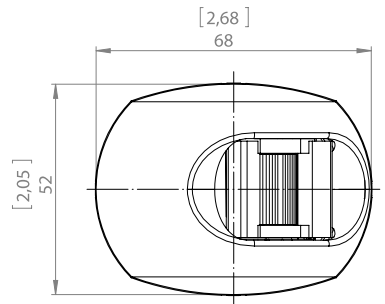

Mounting

Side-mount, pre-wired with 200 mm cable
2 x 0.30 mm² / AWG 22,
2-hole mounting

Electric

Invers polarity protection included,
bulb included

1

2

Stainless steel covers

3

4

Deck-mount or under step!

No.		Description	Ship size	Wattage	Visibility	Housing colour	Mounting	Voltage	Article number
1		Starboard	< 50 m / < 164 ft.	1,5 W	2 nm	Black	side-mount	12 V, 24 V	3850001000
		Starboard	< 50 m / < 164 ft.	1,5 W	2 nm	White	side-mount	12 V, 24 V	3850101000
2		Port	< 50 m / < 164 ft.	1,5 W	2 nm	Black	side-mount	12 V, 24 V	3851001000
		Port	< 50 m / < 164 ft.	1,5 W	2 nm	White	side-mount	12 V, 24 V	3851101000
3		Stern	< 50 m / < 164 ft.	1,5 W	2 nm	Black	side-mount	12 V, 24 V	3852001000
		Stern	< 50 m / < 164 ft.	1,5 W	2 nm	White	side-mount	12 V, 24 V	3852101000
4		Bicolor	< 20 m / < 65 ft.	3 W	2 nm	Black	deck-mount	12 V, 24 V	3863001000
		Bicolor	< 20 m / < 65 ft.	3 W	2 nm	White	deck-mount	12 V, 24 V	3863101000