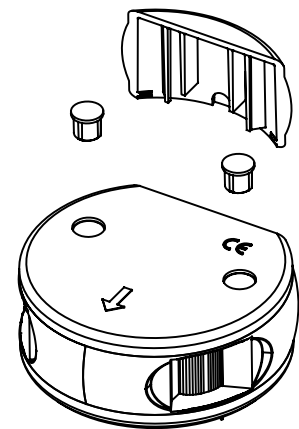

Mounting

Side-mount, pre-wired with 200 mm cable
2 x 0.30 mm² / AWG 22,
2-hole mounting

Electric

Invers polarity protection included,
bulb included

1

2

Stainless steel covers

3

4

Deck-mount or under step!

No.		Description	Ship size	Wattage	Visibility	Housing colour	Mounting	Voltage	Article number
1		Starboard	< 50 m / < 164 ft.	1,5 W	2 nm	Black	side-mount	12 V, 24 V	3850001000
		Starboard	< 50 m / < 164 ft.	1,5 W	2 nm	White	side-mount	12 V, 24 V	3850101000
2		Port	< 50 m / < 164 ft.	1,5 W	2 nm	Black	side-mount	12 V, 24 V	3851001000
		Port	< 50 m / < 164 ft.	1,5 W	2 nm	White	side-mount	12 V, 24 V	3851101000
3		Stern	< 50 m / < 164 ft.	1,5 W	2 nm	Black	side-mount	12 V, 24 V	3852001000
		Stern	< 50 m / < 164 ft.	1,5 W	2 nm	White	side-mount	12 V, 24 V	3852101000
4		Bicolor	< 20 m / < 65 ft.	3 W	2 nm	Black	deck-mount	12 V, 24 V	3863001000
		Bicolor	< 20 m / < 65 ft.	3 W	2 nm	White	deck-mount	12 V, 24 V	3863101000