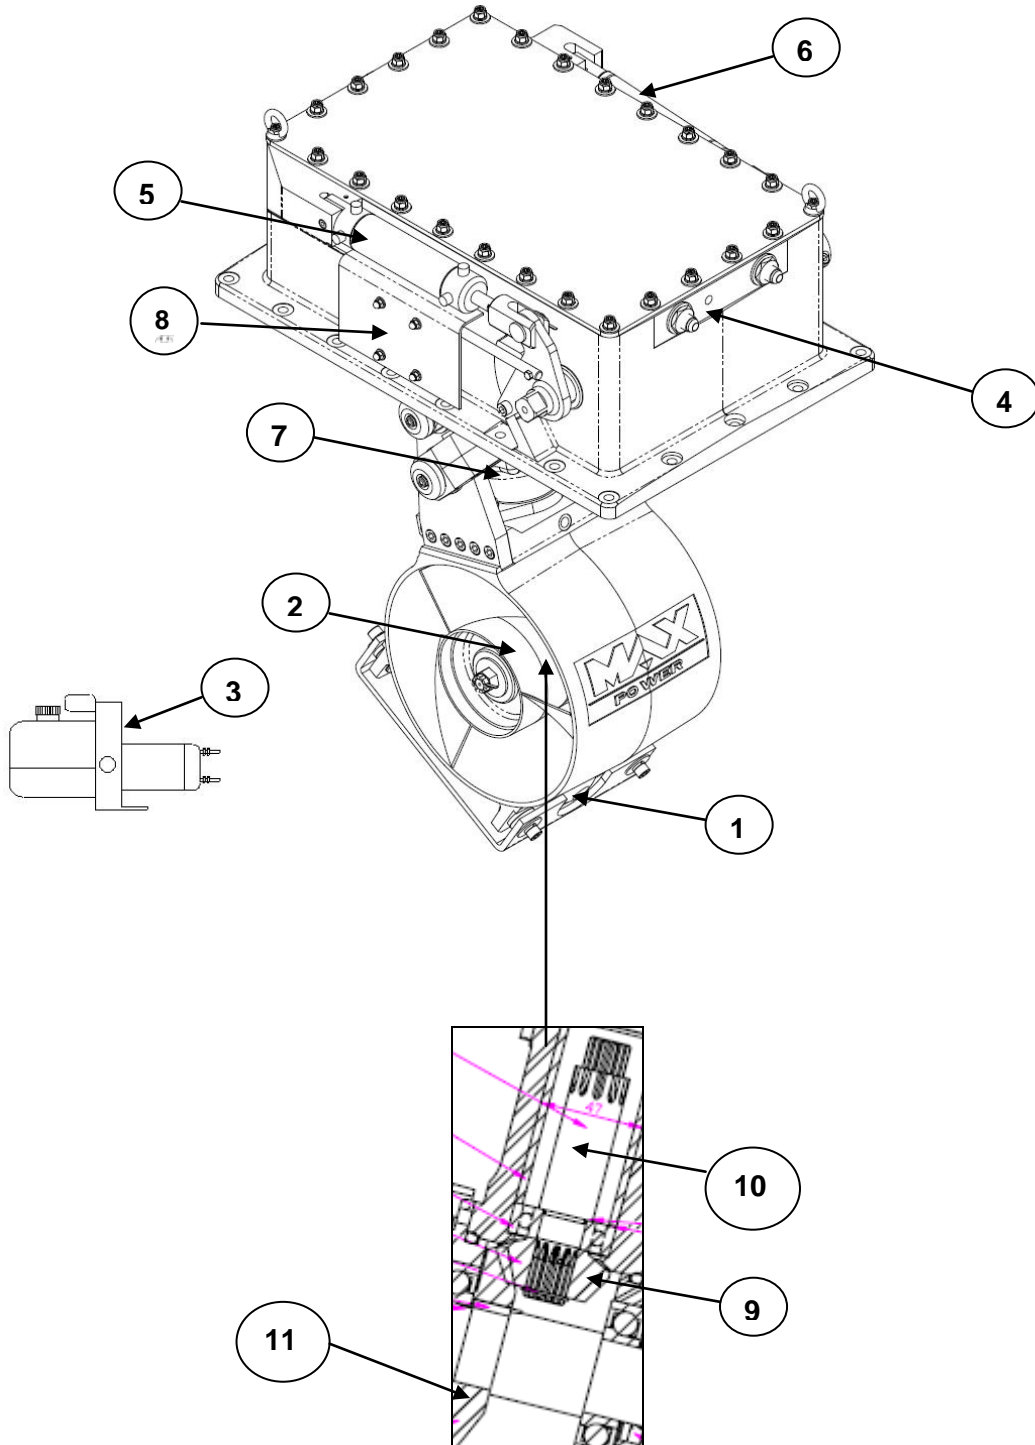

A	S.R.	G.F.	04/05	EDITION ORIGINALE
Ind	Des.	Ver.	Date.	MODIFICATION
R300				
MAX POWER				
R300				
Plan d'ensemble Elaté				
Ech : 1:3				Plan N°: AC-MP-R300-Ecl

# R300 : SPARE PARTS LIST

## Electronic Control Box :

The above are the available Spare parts for the R- thrusters. For the rest nylon-seals and connection components please advise **REVISION** program for original full service by Max Power.