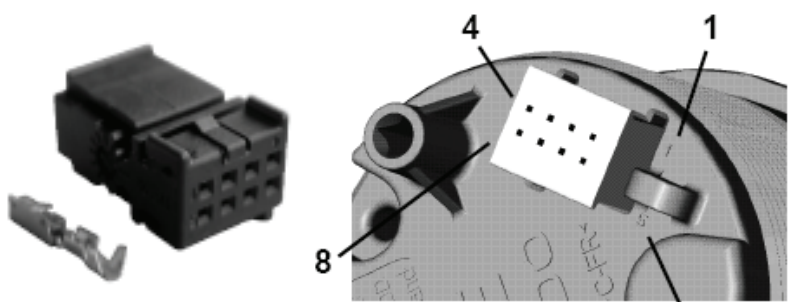

## Fuel Gauge – Tubular Type Senders

8 way connector Kit  
p/n A2C59510850

Tubular Fuel Sender