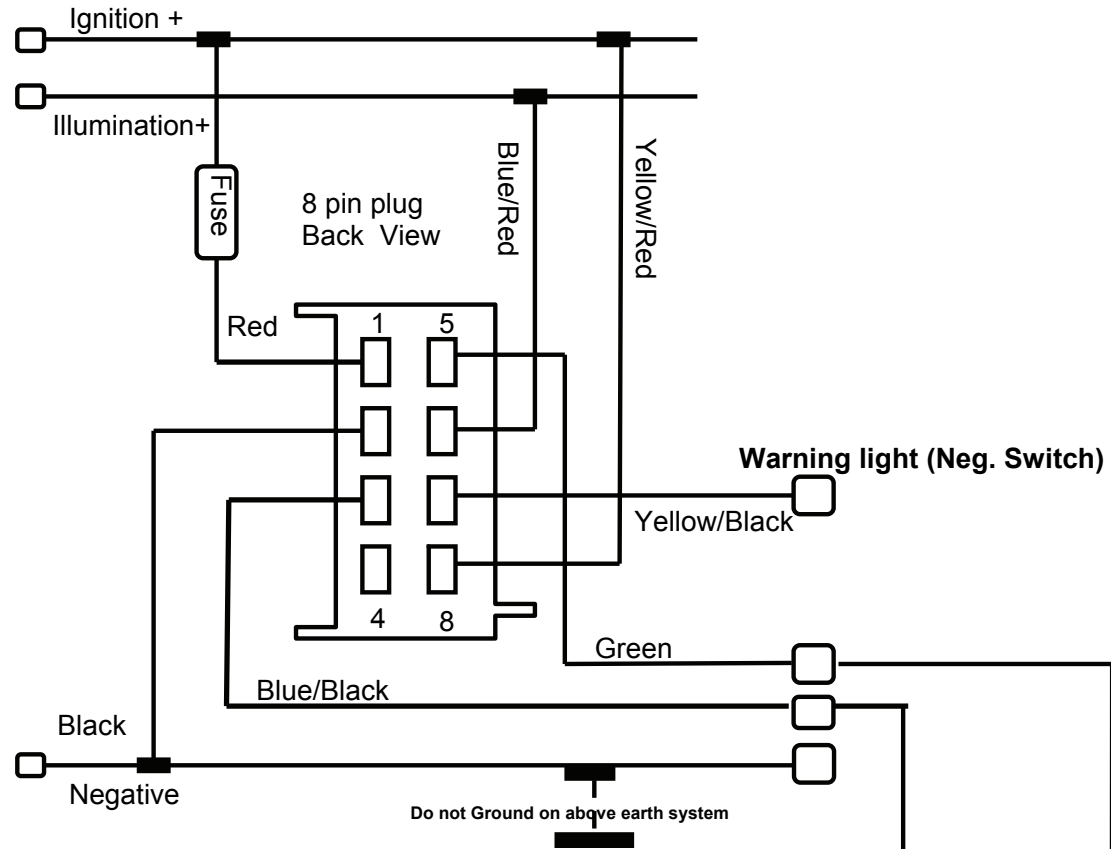

## Fuel Gauge – Tubular Type Senders

8 way connector Kit  
p/n A2C59510850

Tubular Fuel Sender