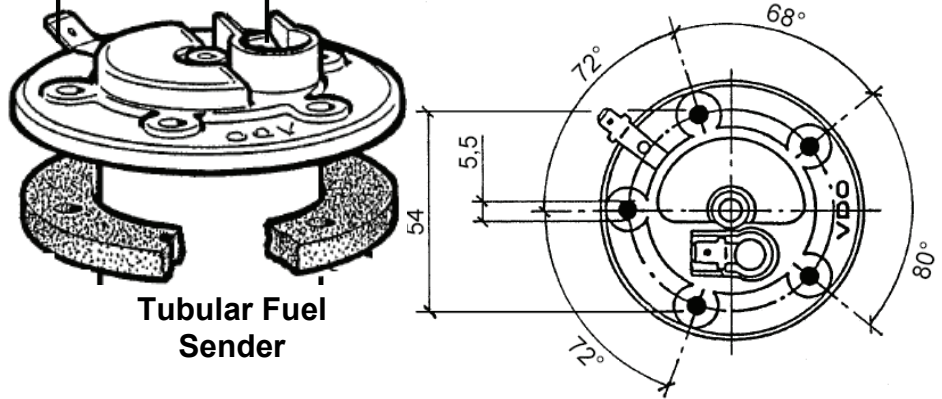

## Fuel Gauge – Tubular Type Senders

8 way connector Kit  
p/n A2C59510850

Tubular Fuel Sender