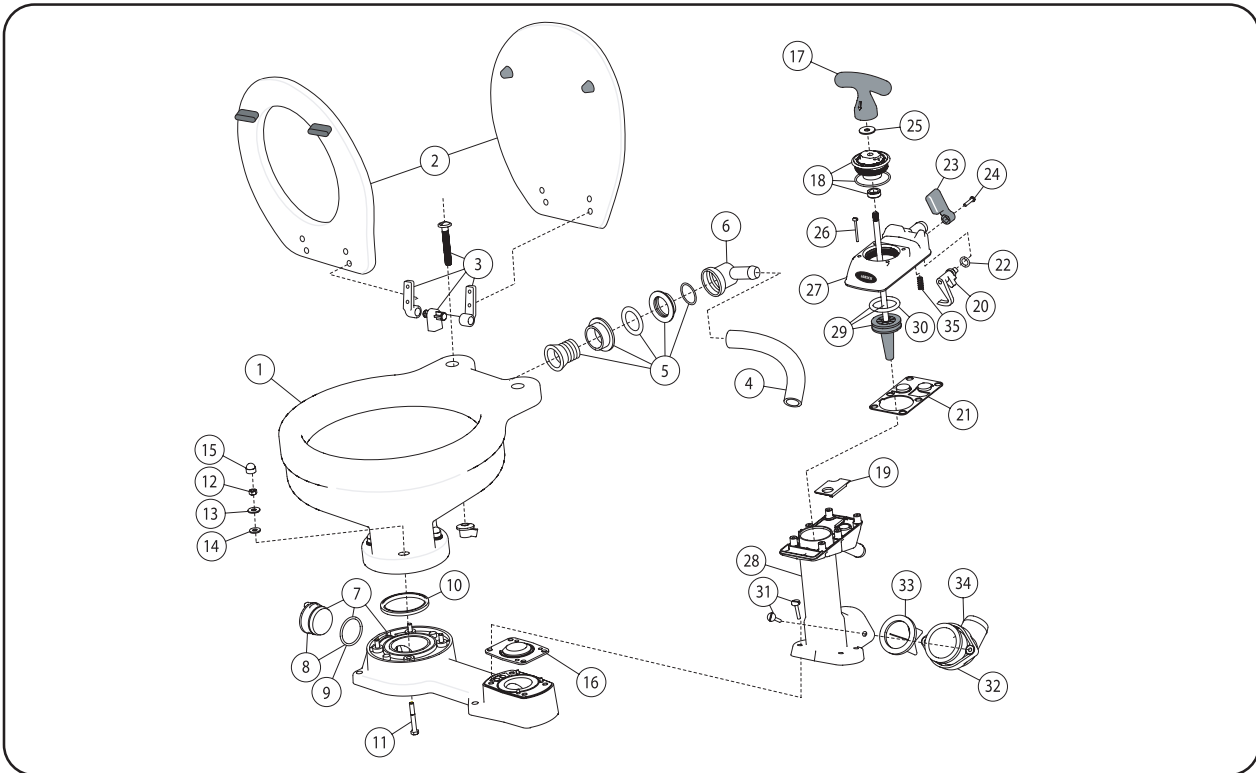

29090-3 & 29120-3 Series Jabsco Twist 'n' Lock Manual Toilets (2008 onwards)

Jabsco Manual Toilets
2008 Onwards

Service Parts -

Repair Kits Available		
Kit	Part No	Description
A	29045-3000	SERVICE KIT (FROM 2008)
B	29040-3000	PUMP ASSEMBLY
C	29094-3000	VALVE COVER ASSEMBLY
D	29051-2000	PUMP CYLINDER ASSEMBLY
E	29047-0000	BASE TO BOWL MOUNTING KIT

Key	Description	Qty Per Toilet	Part No	Qty per Repair Kit				
				A	B	C	D	E
1	BOWL COMPACT TOILET	1	29096-0000					
	BOWL REGULAR TOILET	1	29126-0000					
2	SEAT, LID & HINGE SET COMPACT TOILET	1	29097-1000					
	REGULAR TOILET	1	29127-1000					
3	HINGE SET (1 PAIR) COMPACT TOILET	1	29098-1000					
	REGULAR TOILET	1	29098-2000					
4	HOSE COMPACT TOILET	1	29035-1000					
	HOSE REGULAR TOILET	1	29035-1001					

Key	Description	Qty Per Toilet	Part No	Qty per Repair Kit				
				A	B	C	D	E
5	INTAKE SEAL + INTAKE ELBOW	1	29048-0000					
6	INTAKE ELBOW	1	29041-1000					
7	BASE, PLUG + O-RING ASSY	1	29041-1000					
8	PLUG + O-RING ASSY (FROM 2003 - BAYONET)	1	29028-2000					
9	O-RING (PLUG)	1						
10	O-RING (BOWL)	1						1
11	BOLT (S.S)	4						4
12	NUT (S.S)	4						4
13	WASHER (S.S)	4						4
14	WASHER (NYLON)	4						4
15	CAP	4			2			4
16	BASE VALVE GASKET	1	29043-0000	1	1		1	
17	HANDLE	1			1	1		
18	SEAL HOUSING ASSY (FROM 2008)	1	29044-3000	1	1	1		
19	TOP VALVE SEAT	1		1	1	1	1	
20	CAM	1			1	1		
21	TOP VALVE GASKET	1	29042-0000	1	1			
22	O-RING (FLUSH LEVER)	1		1	1	1		
23	FLUSH CONTROL LEVER	1			1	1		
24	SCREW (FLUSH LEVER)	1		1	1	1		
25	BUFFER	1		1	1			
26	SCREW (VALVE COVER)	6		1	6	6	1	
27	VALVE COVER	1			1	1		
28	PUMP CYLINDER	1			1		1	
29	PISTON, ROD & O-RING ASSY	1	29046-3000		1			
30	O-RING (PISTON)	1			1	1		
31	SCREW (PUMP CYLINDER)	6			1	3	3	
32	DISCHARGE FLANGE	1	29091-1000		1		1	
33	JOKER VALVE	1	29092-1000	1	1	1	1	
34	DISCHARGE ELBOW	1	29029-1000		1		1	
35	VALVE SPRING (ONLY FROM 1998)	1		1	1	1	1	