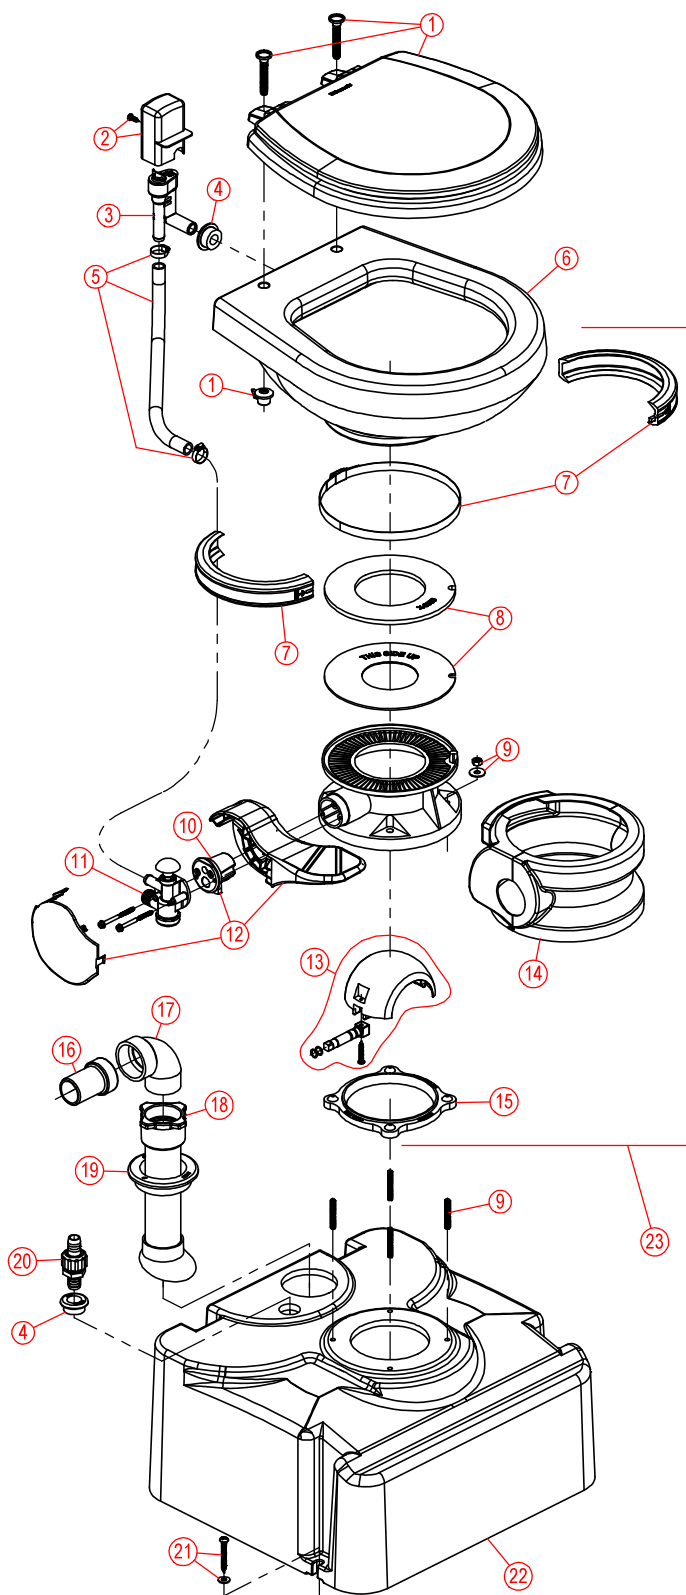

PARTS LIST: 711-M28 MODEL

ITEM	PART NUMBER & DESCRIPTION
1	385344436 - SEAT/COVER - WHITE 385344437 - SEAT/COVER - BONE **Includes Mounting Hardware.
2	385310696 - VACUUM BREAKER COVER - WHITE 385310782 - VACUUM BREAKER COVER - BONE **Includes Mounting Hardware.
3	385316906 - VACUUM BREAKER KIT **Includes Item #4.
4	385311164 - 1/2" SEALING GROMMET
5	385345377 - BOWL WATER SUPPLY HOSE **Includes Hose Clamps.
6	385310676 - BOWL KIT - WHITE 385310781 - BOWL KIT - BONE
7	385310025 - BOWL/BASE CLAMP KIT - WHITE 385310048 - BOWL/BASE CLAMP KIT - BONE
8	385311462 - FLUSH BALL SEAL REPLACEMENT KIT
9	385310534 - MOUNTING HARDWARE KIT - M28
10	385310683 - SPRING CARTRIDGE KIT
11	385314349 - WATER VALVE KIT **Includes Mounting Screws.
12	385310682 - FLUSH PEDAL KIT - WHITE 385310762 - FLUSH PEDAL KIT - BONE **Includes Item 10.
13	385310681 - FLUSH BALL, SHAFT & CARTRIDGE KIT **Includes Item 10.
14	385310108 - PEDESTAL COVER KIT - WHITE 385310109 - PEDESTAL COVER KIT - BONE
15	385310063 - FLOOR / BASE SEAL
16	385341513 - 1-1/2" HOSE ADAPTER FITTING
17	385311886 - 1-1/2" QUARTER-BEND STREET ELBOW
18	385310532 - M28 TANK DISCHARGE DIPTUBE KIT **Includes Item 19.
19	385311110 - 2" SEALING GROMMET
20	385314362 - M28 TANK VENT FITTING ASSY **Includes Item 4.
21	385310533 - M28 TANK MOUNTING HARDWARE
22	385311287 - M28 TANK ASSEMBLY - WHITE 385310085 - M28 TANK ASSEMBLY - BONE **Includes Items 4; 15-21.
23	385311286 - 711 BASE KIT - WHITE 385310891 - 711 BASE KIT - BONE **Includes Items 7-15.