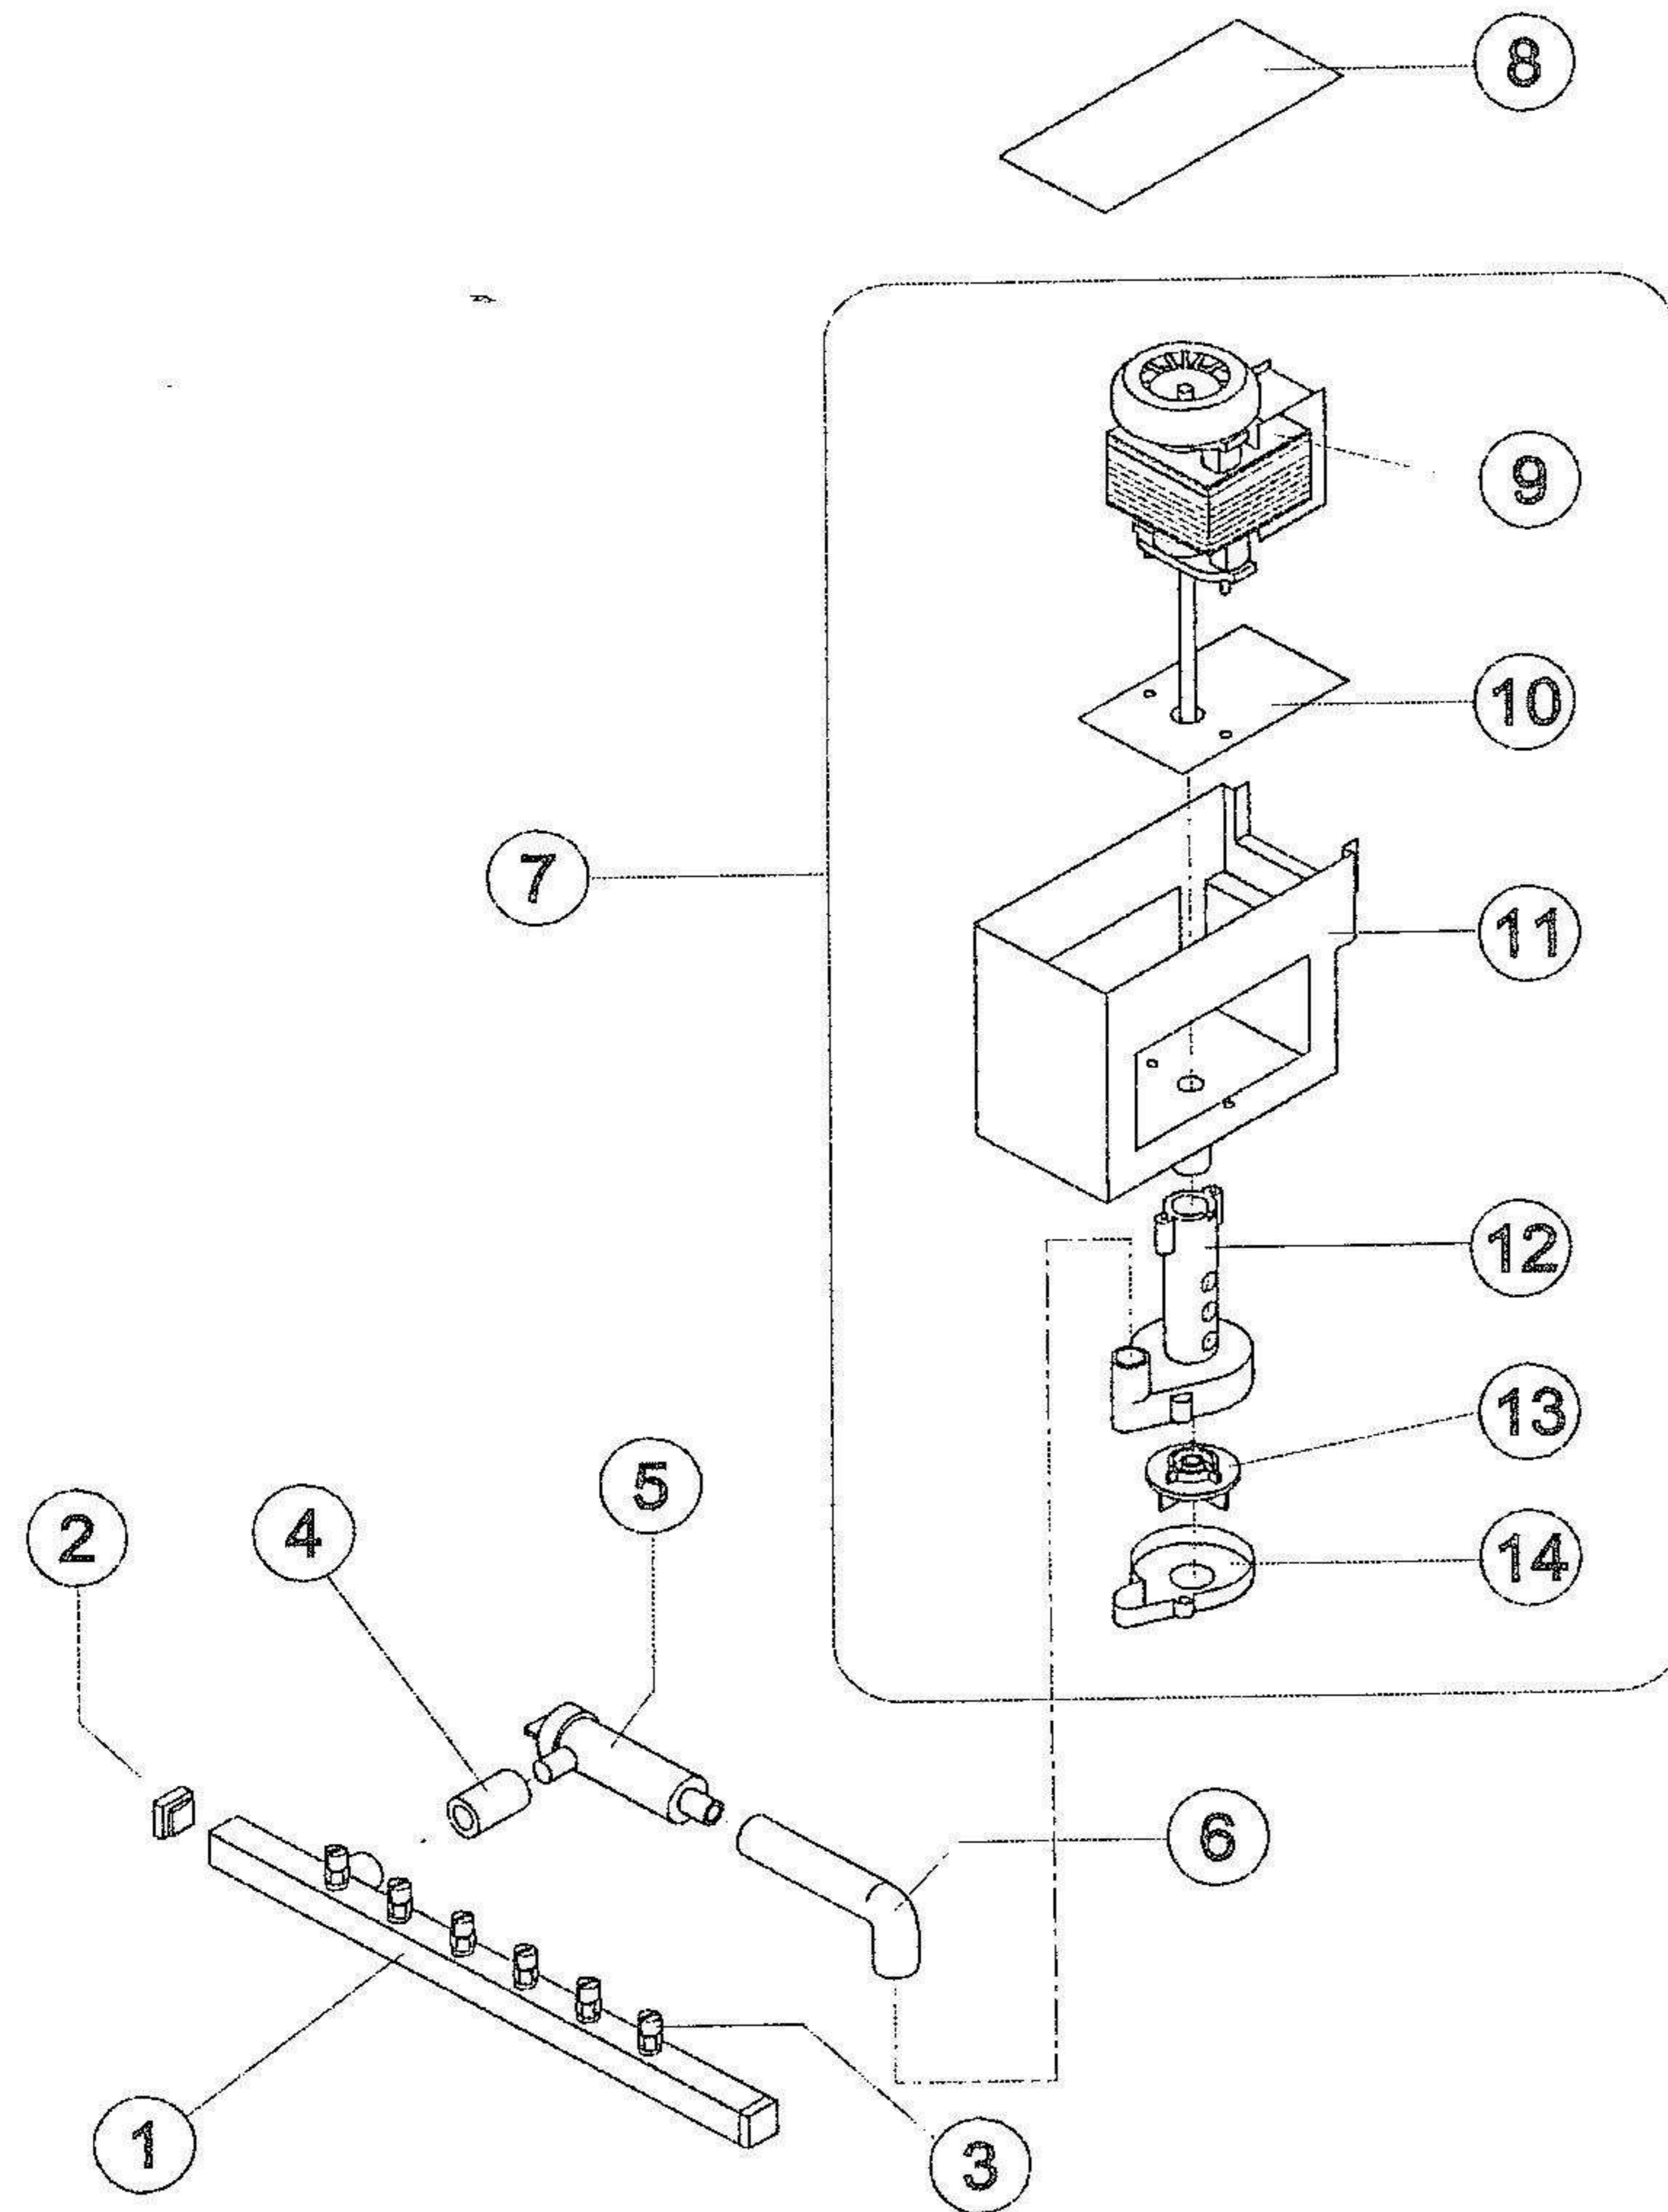

SHELL - STAINLESS STEEL

SPARE PARTS

1	SGB00045AA	LEFT PANEL STAINLESS STEEL ICE MAKER
2	SGB00043AA	TOP INOX FOR ICE MAKER
3	SGB00028AA	BACK PANEL FOR S/S ICE-MAKER
4	SGB00046AA	RIGHT PANEL STAINLESS STEEL ICE MAKER
5	SGB00095AA	BASE PLATE INOX ICE MAKER
6	SDF00036AA	RUBBER FEET FOR ICE MAKER
7	SGB00050AA	INOX FRONT GRID PANEL FOR ICE MAKER
8	SGC00081AA	INOX DOOR FOR ICE MAKER

Rev. 5 - 21/04/04

HYDRAULIC CIRCUIT

Rev. 5 - 21/04/04

SPARE PARTS

1		
2		
3		
4		
5 - 6	SBE00100AA	SPRAY WATER CURTAIN/PROTECTION
7		
8		
9		
10		
11		
12		
13		
14		

SPRAYER PUMP

SPARE PARTS		
1	SBE00111AA	SPRAYERS BAR ASSEMBLY ICE MAKER
2	SBE00112AA	SPRAYERS BAR PLUG ICE MAKER
3	SBE00113AA	SPRAYER FOR ICE MAKER
4	SBB00013AA	FILTER-SPRAYERS BAR CONNETION PIPE
5	SBB00010AA	FILTER PUMP FOR ICE MAKER
6	SFE00013AA	WATER FILTER CONNECTION RUBBERHOSE WHITE FOR ICE MAKER
7	SBB00005LA	WATER CIRC. PUMP COMPLETE ICE MAKER 220V/50Hz
7	SBB00006HA	WATER CIRC. PUMP COMPLETE ICE MAKER 115V/60Hz
7	SBB00009IA	PUMP ASSY ICE M. 220V/60Hz REF. C23270
8	SBE00114AA	COVER PUMP ICE MAKER
9		
10		
11		
12		
13		
14		

ELECTRIC PARTS

SPARE PARTS

1	SEC00011AA	STARTING SWITCH GREEN FOR ICE MAKER
2		
3		
4	SED00015LA	FAN MOTOR ICE M. 220V 50/60Hz
4	SED00016MA	FAN MOTOR 115V/60Hz ICE MAKER
5		
6		
7		
8	SFD00013LA	MAGNETIC VALVE 230V 50/60Hz FOR ICE-MAKER
8	SFD00014MA	MAGNETIC VALVE 115V 50/60Hz FOR ICE-MAKER
9	SED00022AA	INVERSION CICLE VALVE BODY FOR ICE MAKER
10	SEA00036AA	THERMOSTATE ICE-MAKER INSIDE TEMP
11	SEA00038AA	THERMOSTAT EVAPORATOR ICE-MAKER
12	SED00009LA	TIMER ICE-MAKER 220V/50Hz
12	SED00010HA	TIMER ICE-MAKER 115V/60Hz