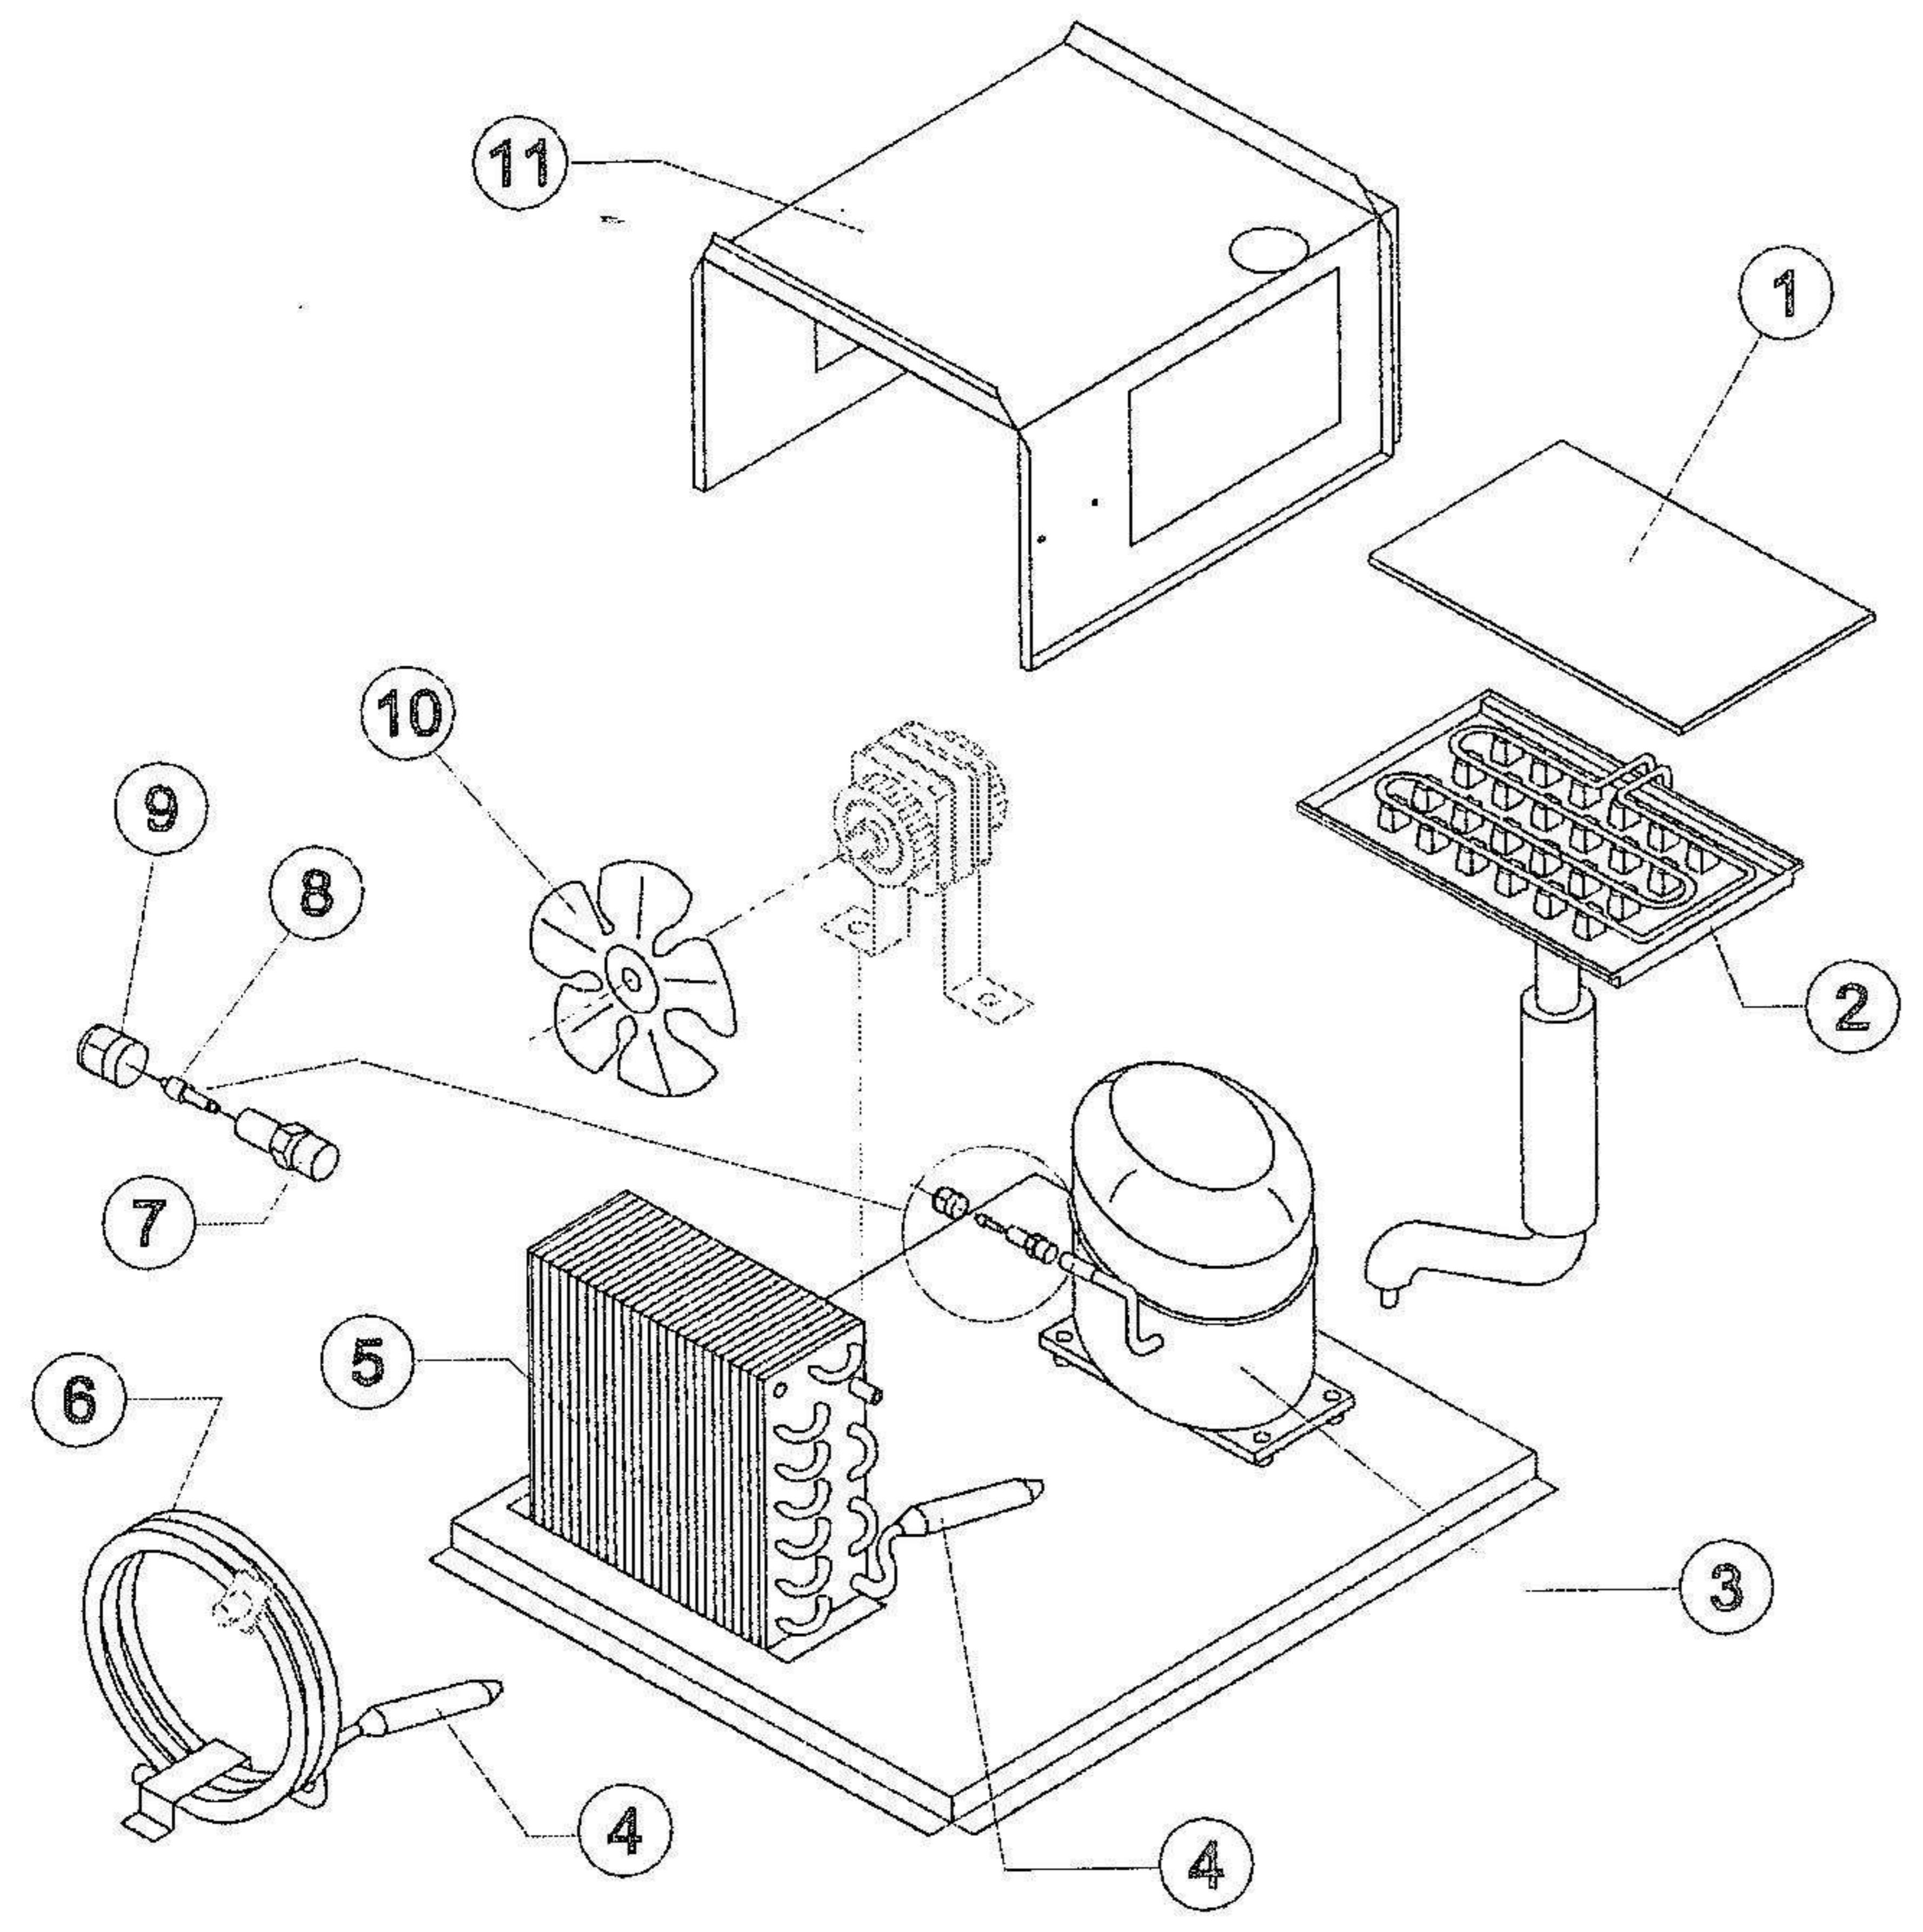

SHELL - STAINLESS STEEL

SPARE PARTS

1	SGB00045AA	LEFT PANEL STAINLESS STEEL ICE MAKER
2	SGB00043AA	TOP INOX FOR ICE MAKER
3	SGB00028AA	BACK PANEL FOR S/S ICE-MAKER
4	SGB00046AA	RIGHT PANEL STAINLESS STEEL ICE MAKER
5	SGB00095AA	BASE PLATE INOX ICE MAKER
6	SDF00036AA	RUBBER FEET FOR ICE MAKER
7	SGB00050AA	INOX FRONT GRID PANEL FOR ICE MAKER
8	SGC00081AA	INOX DOOR FOR ICE MAKER

COOLING SYSTEM

SPARE PARTS		
1	SBF00090AA	EVAPORATOR COVER ICE MAKER
2	SBF00091AA	EVAPORATOR ICE MAKER
3	SBA00034LA	COMPRESSOR FOR ICE MAKER 230V/50Hz R404
3	SBA00040IA	COMPRESSOR 230V/60Hz FOR ICE MAKER
3	SBA00041HA	COMPRESSOR 115V/60Hz FOR ICE MAKER
4	SBD00027AA	FILTER FOR ICE MAKER
5	SBD00044AA	AIR CONDENSER FOR ICE MAKER
6		
7		
8	SBG00017AA	SUCTION FAN ICE MAKER
9		
10		
11	SBE00115AA	BIN SUPPORT SADDLE FOR ICE MAKER

ELECTRIC PARTS

SPARE PARTS

1	SEC00011AA	STARTING SWITCH GREEN FOR ICE MAKER
2		
3		
4	SED00015LA	FAN MOTOR ICE M. 220V 50/60Hz
4	SED00016MA	FAN MOTOR 115V/60Hz ICE MAKER
5		
6		
7		
8	SFD00013LA	MAGNETIC VALVE 230V 50/60Hz FOR ICE-MAKER
8	SFD00014MA	MAGNETIC VALVE 115V 50/60Hz FOR ICE-MAKER
9	SED00022AA	INVERSION CICLE VALVE BODY FOR ICE MAKER
10	SEA00036AA	THERMOSTATE ICE-MAKER INSIDE TEMP
11	SEA00038AA	THERMOSTAT EVAPORATOR ICE-MAKER
12	SED00009LA	TIMER ICE-MAKER 220V/50Hz
12	SED00010HA	TIMER ICE-MAKER 115V/60Hz