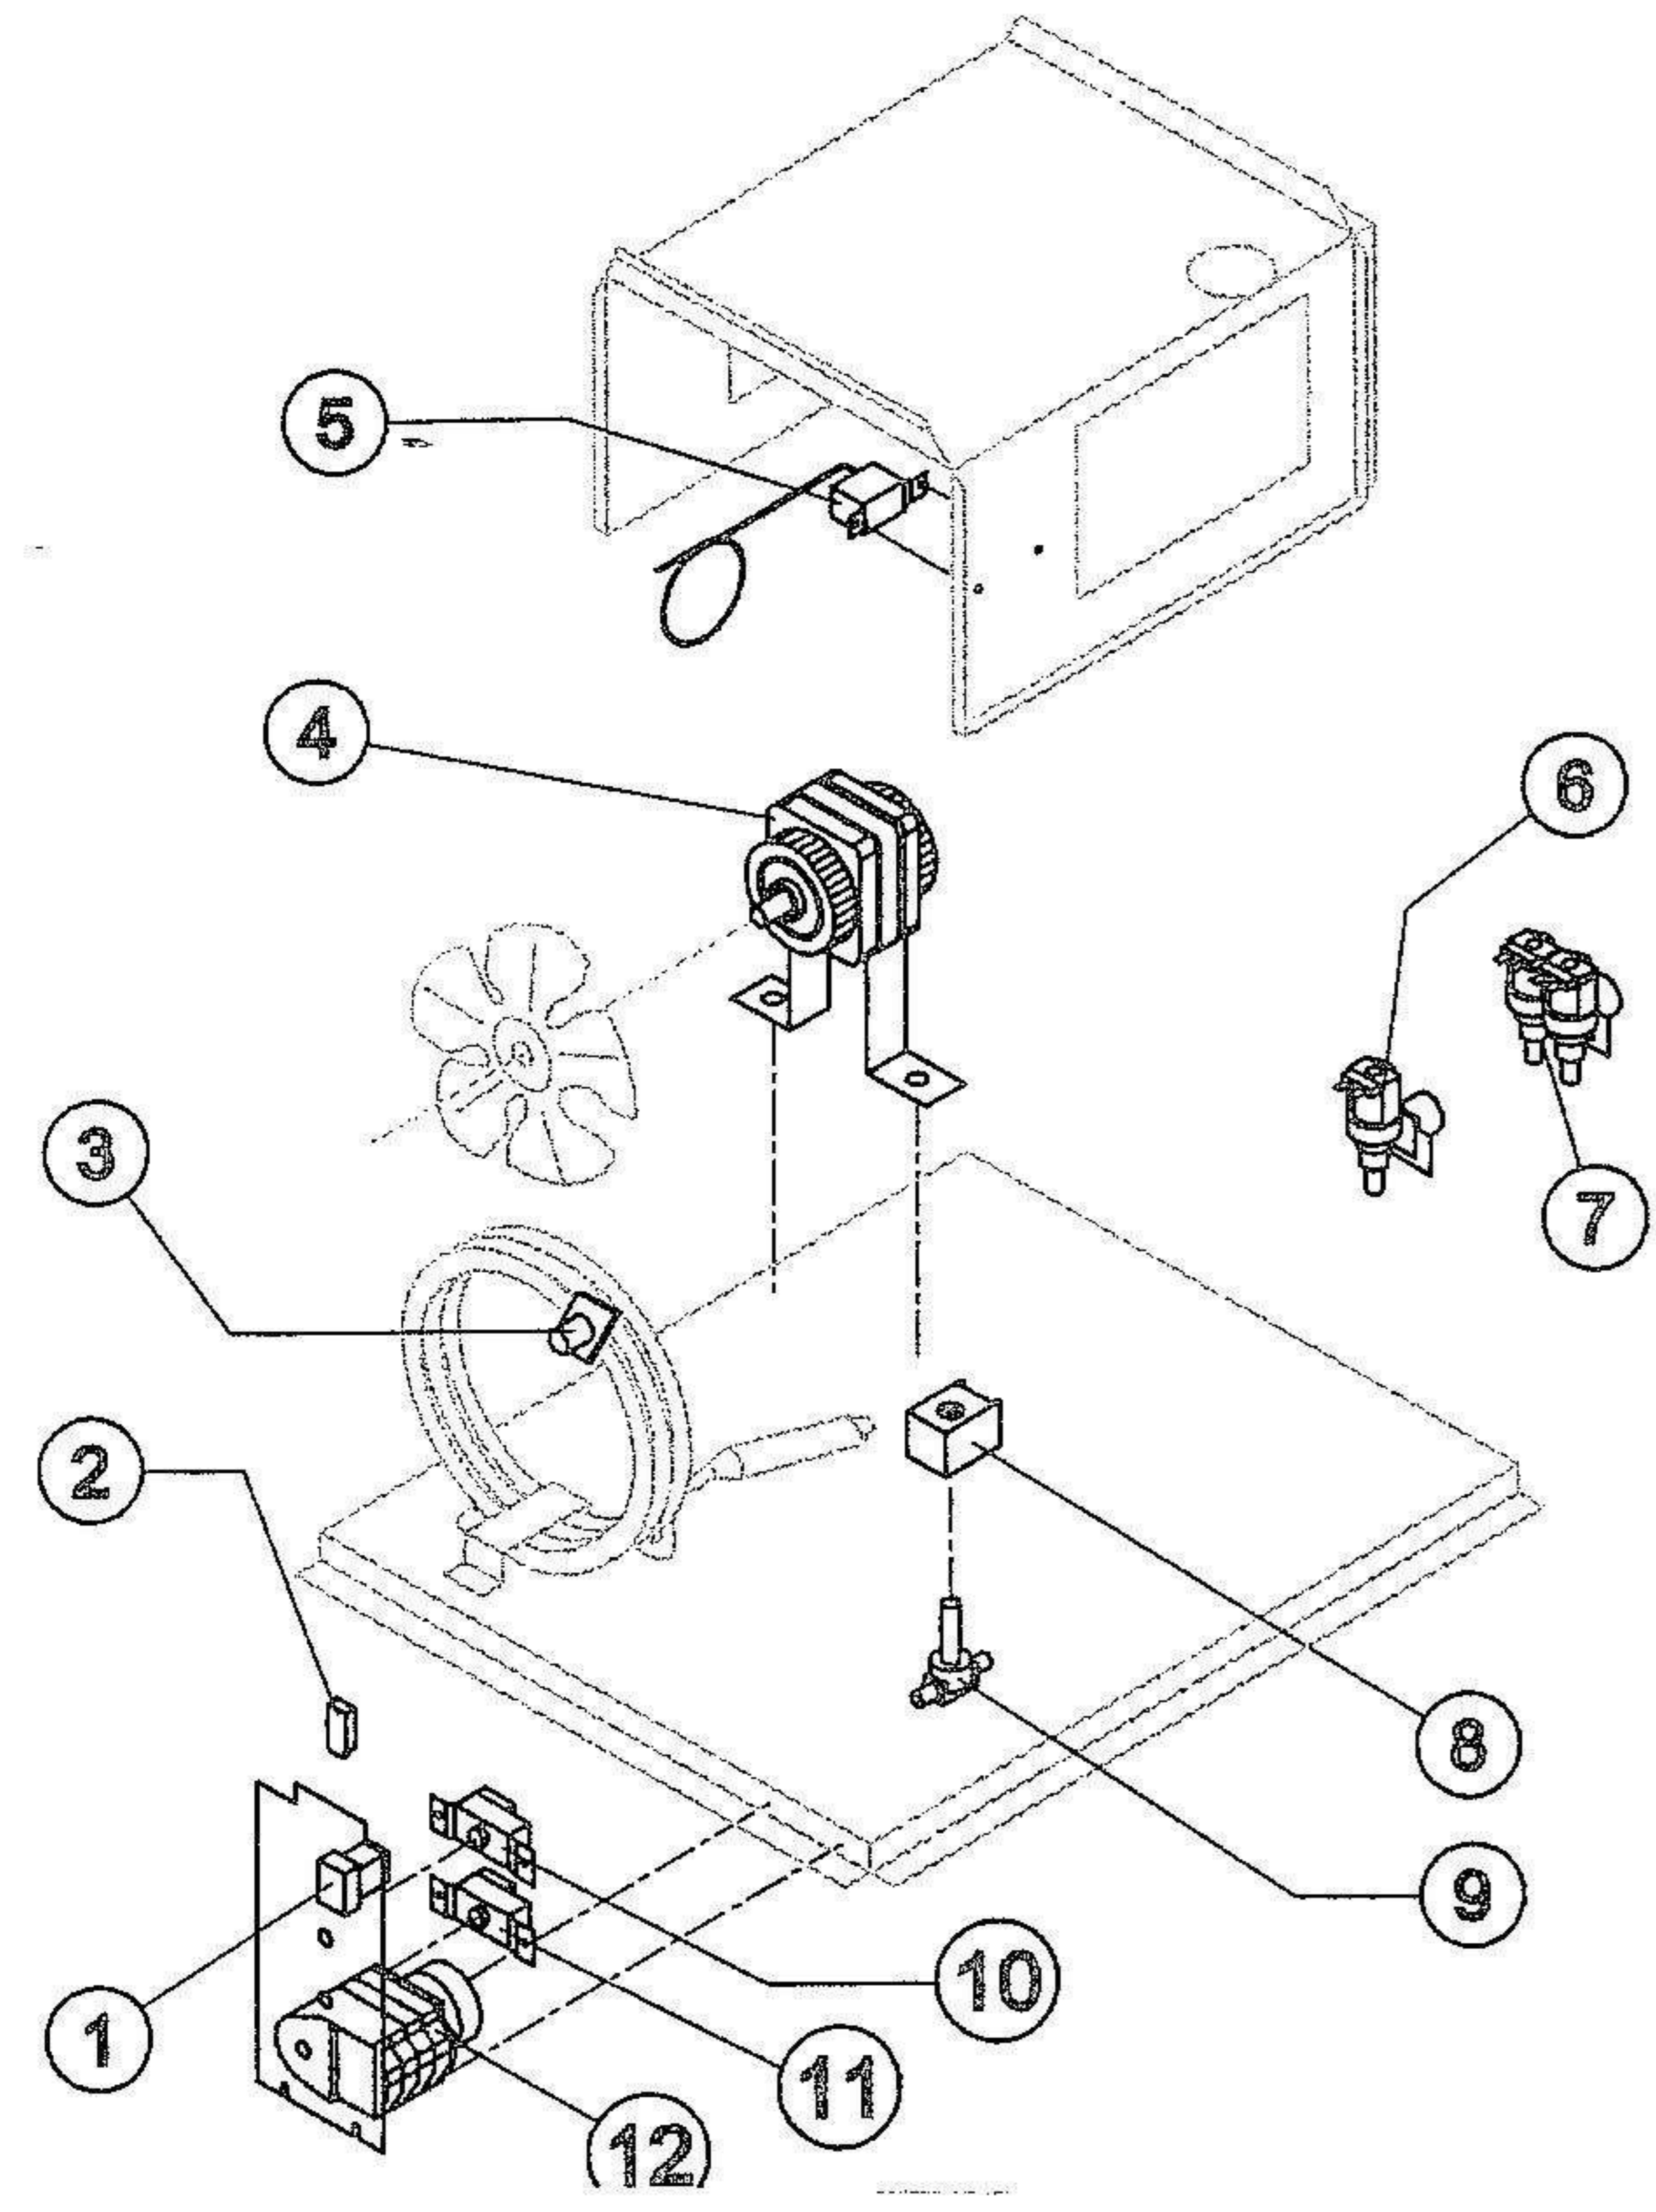

Rev. 5 - 21/04/04

HYDRAULIC CIRCUIT

Rev. 5 - 21/04/04

SPARE PARTS

1		
2		
3		
4		
5 - 6	SBE00100AA	SPRAY WATER CURTAIN/PROTECTION
7		
8		
9		
10		
11		
12		
13		
14		

SPRAYER PUMP

SPARE PARTS		
1	SBE00111AA	SPRAYERS BAR ASSEMBLY ICE MAKER
2	SBE00112AA	SPRAYERS BAR PLUG ICE MAKER
3	SBE00113AA	SPRAYER FOR ICE MAKER
4	SBB00013AA	FILTER-SPRAYERS BAR CONNETION PIPE
5	SBB00010AA	FILTER PUMP FOR ICE MAKER
6	SFE00013AA	WATER FILTER CONNECTION RUBBERHOSE WHITE FOR ICE MAKER
7	SBB00005LA	WATER CIRC. PUMP COMPLETE ICE MAKER 220V/50Hz
7	SBB00006HA	WATER CIRC. PUMP COMPLETE ICE MAKER 115V/60Hz
7	SBB00009IA	PUMP ASSY ICE M. 220V/60Hz REF. C23270
8	SBE00114AA	COVER PUMP ICE MAKER
9		
10		
11		
12		
13		
14		

ELECTRIC PARTS

SPARE PARTS

1	SEC00011AA	STARTING SWITCH GREEN FOR ICE MAKER
2		
3		
4	SED00015LA	FAN MOTOR ICE M. 220V 50/60Hz
4	SED00016MA	FAN MOTOR 115V/60Hz ICE MAKER
5		
6		
7		
8	SFD00013LA	MAGNETIC VALVE 230V 50/60Hz FOR ICE-MAKER
8	SFD00014MA	MAGNETIC VALVE 115V 50/60Hz FOR ICE-MAKER
9	SED00022AA	INVERSION CICLE VALVE BODY FOR ICE MAKER
10	SEA00036AA	THERMOSTATE ICE-MAKER INSIDE TEMP
11	SEA00038AA	THERMOSTAT EVAPORATOR ICE-MAKER
12	SED00009LA	TIMER ICE-MAKER 220V/50Hz
12	SED00010HA	TIMER ICE-MAKER 115V/60Hz