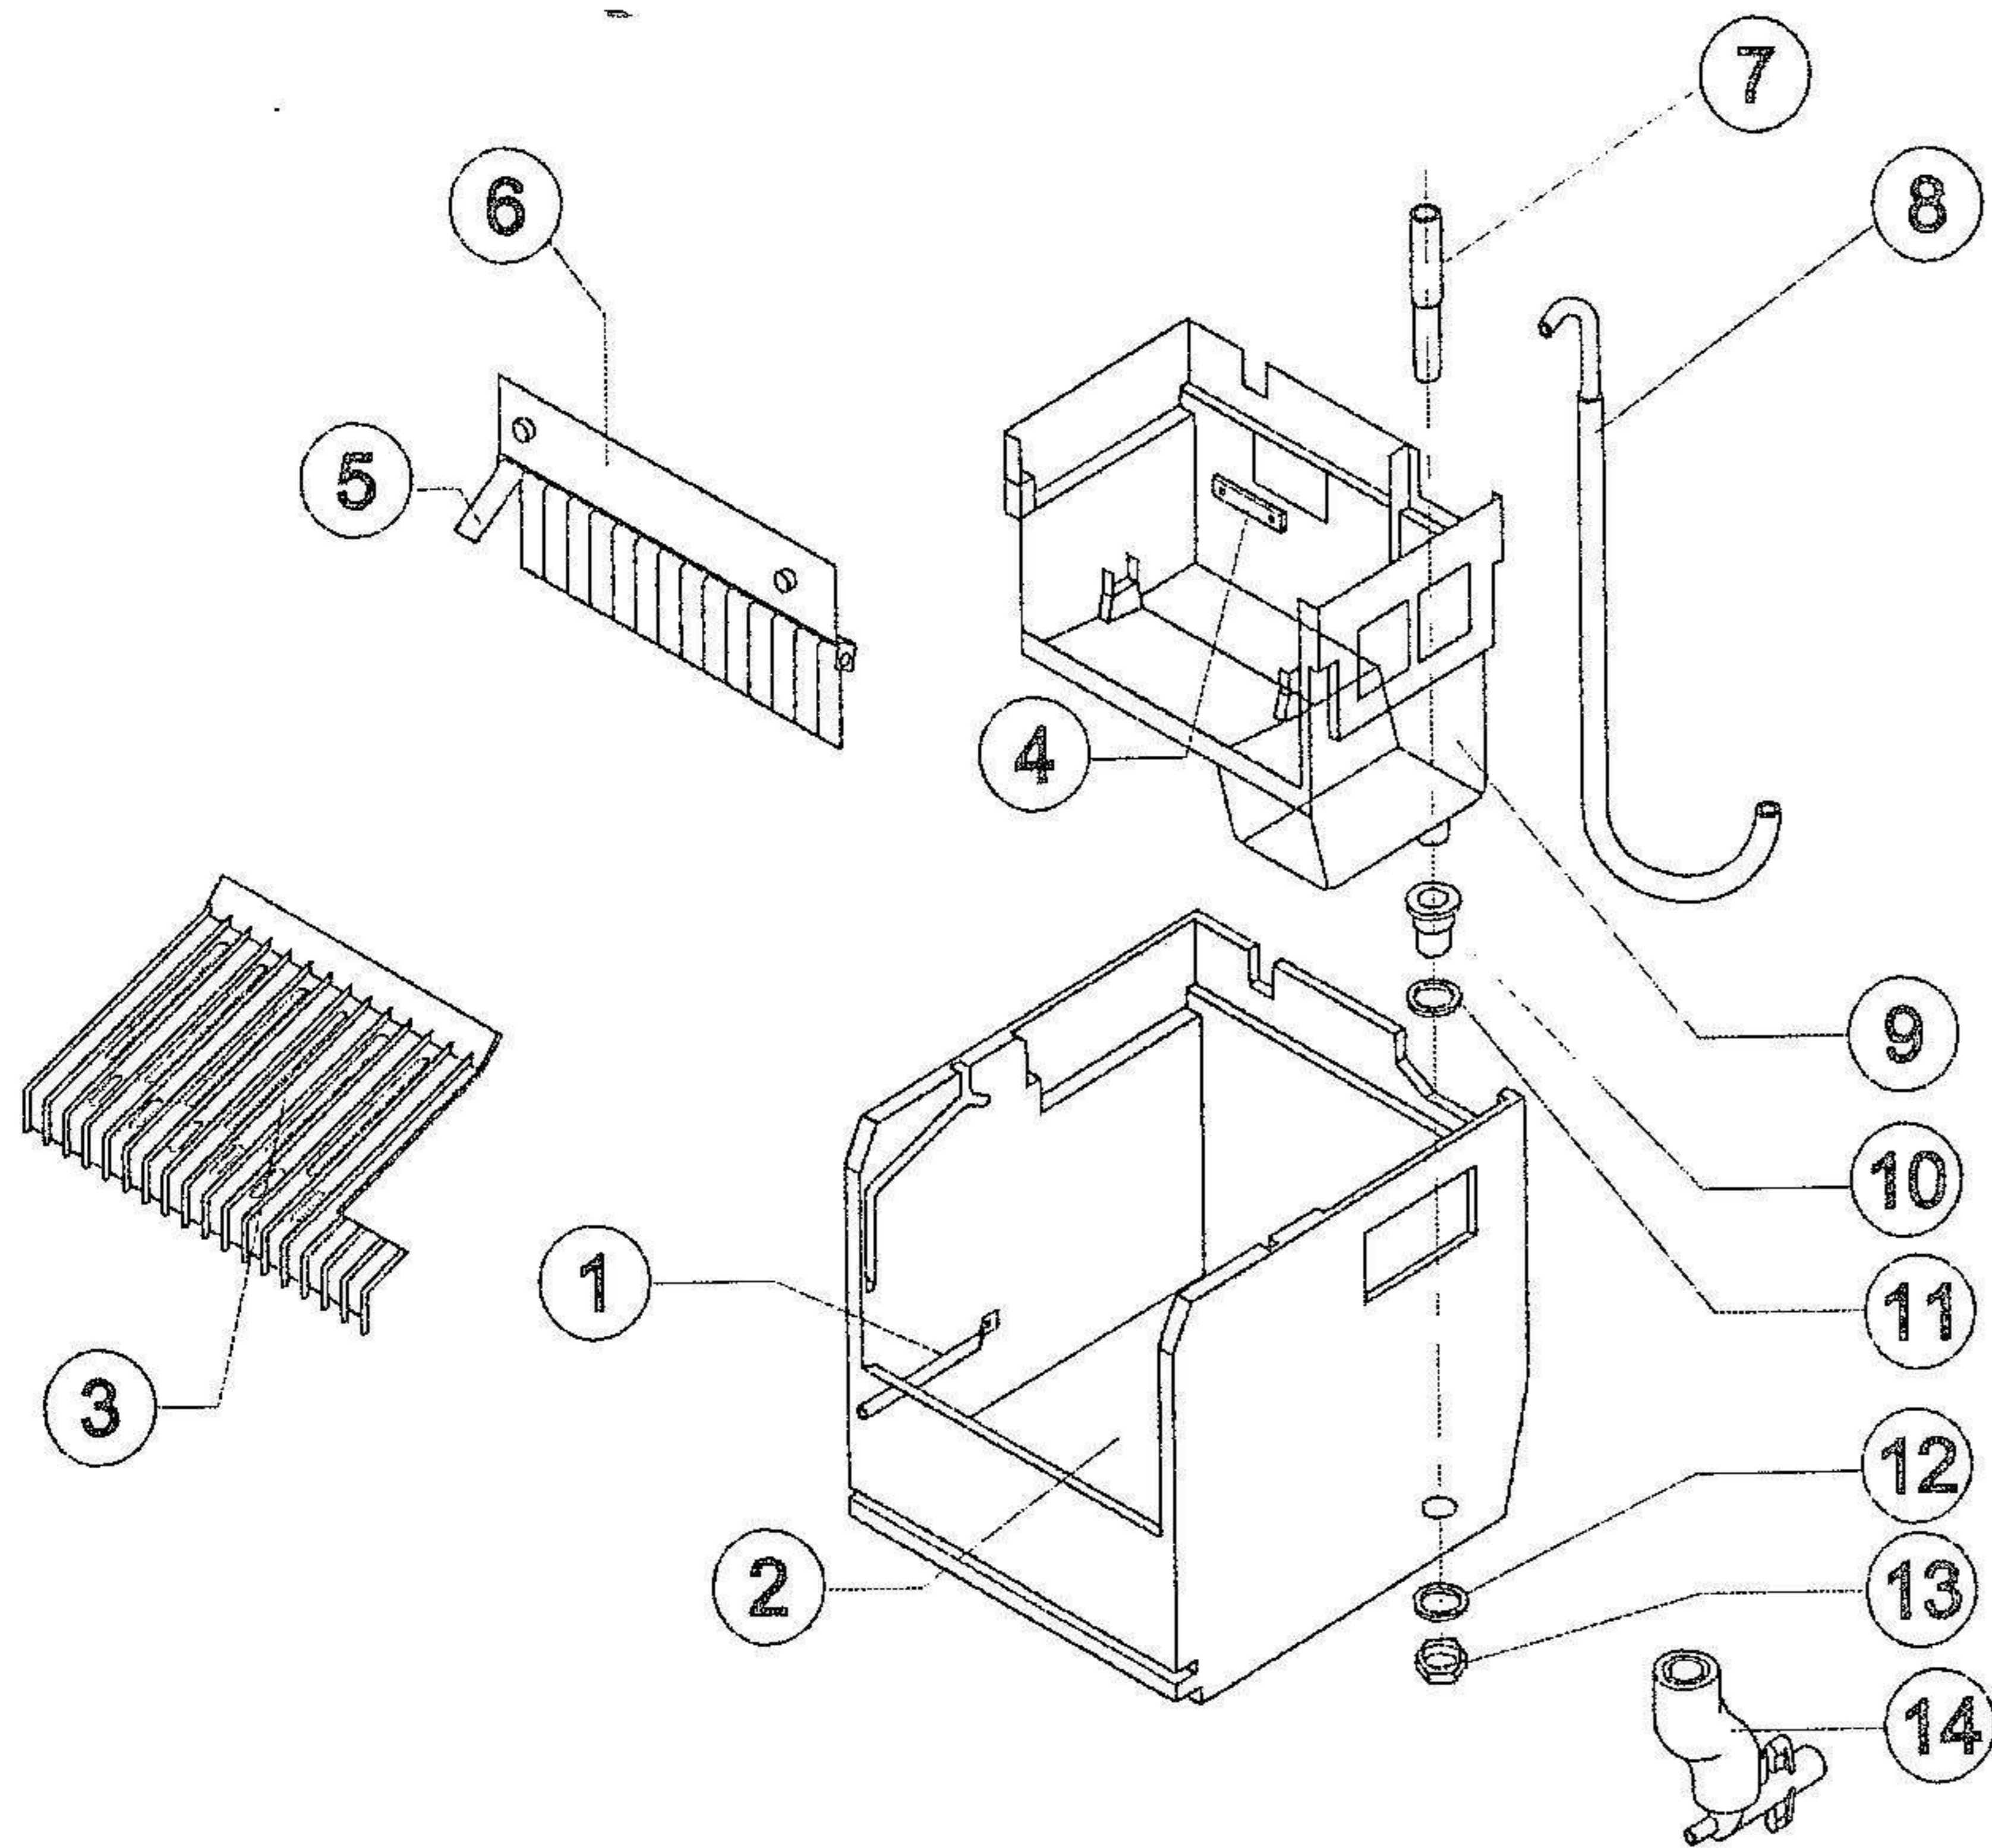

SHELL - STAINLESS STEEL

SPARE PARTS

1	SGB00045AA	LEFT PANEL STAINLESS STEEL ICE MAKER
2	SGB00043AA	TOP INOX FOR ICE MAKER
3	SGB00028AA	BACK PANEL FOR S/S ICE-MAKER
4	SGB00046AA	RIGHT PANEL STAINLESS STEEL ICE MAKER
5	SGB00095AA	BASE PLATE INOX ICE MAKER
6	SDF00036AA	RUBBER FEET FOR ICE MAKER
7	SGB00050AA	INOX FRONT GRID PANEL FOR ICE MAKER
8	SGC00081AA	INOX DOOR FOR ICE MAKER

COOLING SYSTEM

SPARE PARTS		
1	SBF00090AA	EVAPORATOR COVER ICE MAKER
2	SBF00091AA	EVAPORATOR ICE MAKER
3	SBA00034LA	COMPRESSOR FOR ICE MAKER 230V/50Hz R404
3	SBA00040IA	COMPRESSOR 230V/60Hz FOR ICE MAKER
3	SBA00041HA	COMPRESSOR 115V/60Hz FOR ICE MAKER
4	SBD00027AA	FILTER FOR ICE MAKER
5	SBD00044AA	AIR CONDENSER FOR ICE MAKER
6		
7		
8	SBG00017AA	SUCTION FAN ICE MAKER
9		
10		
11	SBE00115AA	BIN SUPPORT SADDLE FOR ICE MAKER

Rev. 5 - 21/04/04

HYDRAULIC CIRCUIT

Rev. 5 - 21/04/04

SPARE PARTS

1		
2		
3		
4		
5 - 6	SBE00100AA	SPRAY WATER CURTAIN/PROTECTION
7		
8		
9		
10		
11		
12		
13		
14		

SPRAYER PUMP

SPARE PARTS		
1	SBE00111AA	SPRAYERS BAR ASSEMBLY ICE MAKER
2	SBE00112AA	SPRAYERS BAR PLUG ICE MAKER
3	SBE00113AA	SPRAYER FOR ICE MAKER
4	SBB00013AA	FILTER-SPRAYERS BAR CONNETION PIPE
5	SBB00010AA	FILTER PUMP FOR ICE MAKER
6	SFE00013AA	WATER FILTER CONNECTION RUBBERHOSE WHITE FOR ICE MAKER
7	SBB00005LA	WATER CIRC. PUMP COMPLETE ICE MAKER 220V/50Hz
7	SBB00006HA	WATER CIRC. PUMP COMPLETE ICE MAKER 115V/60Hz
7	SBB00009IA	PUMP ASSY ICE M. 220V/60Hz REF. C23270
8	SBE00114AA	COVER PUMP ICE MAKER
9		
10		
11		
12		
13		
14		