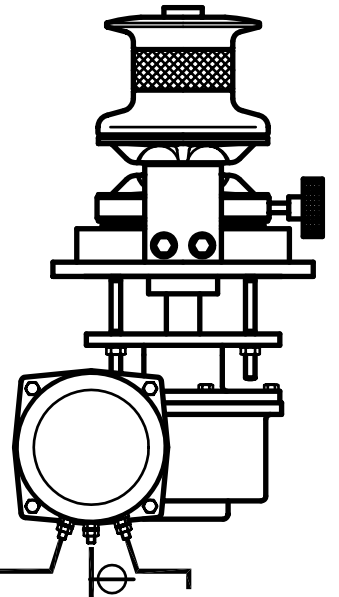

WIRING DIAGRAM - JAGUARO

ROCKER SWITCH TYPE C

REMOTE CONTROL VEGA