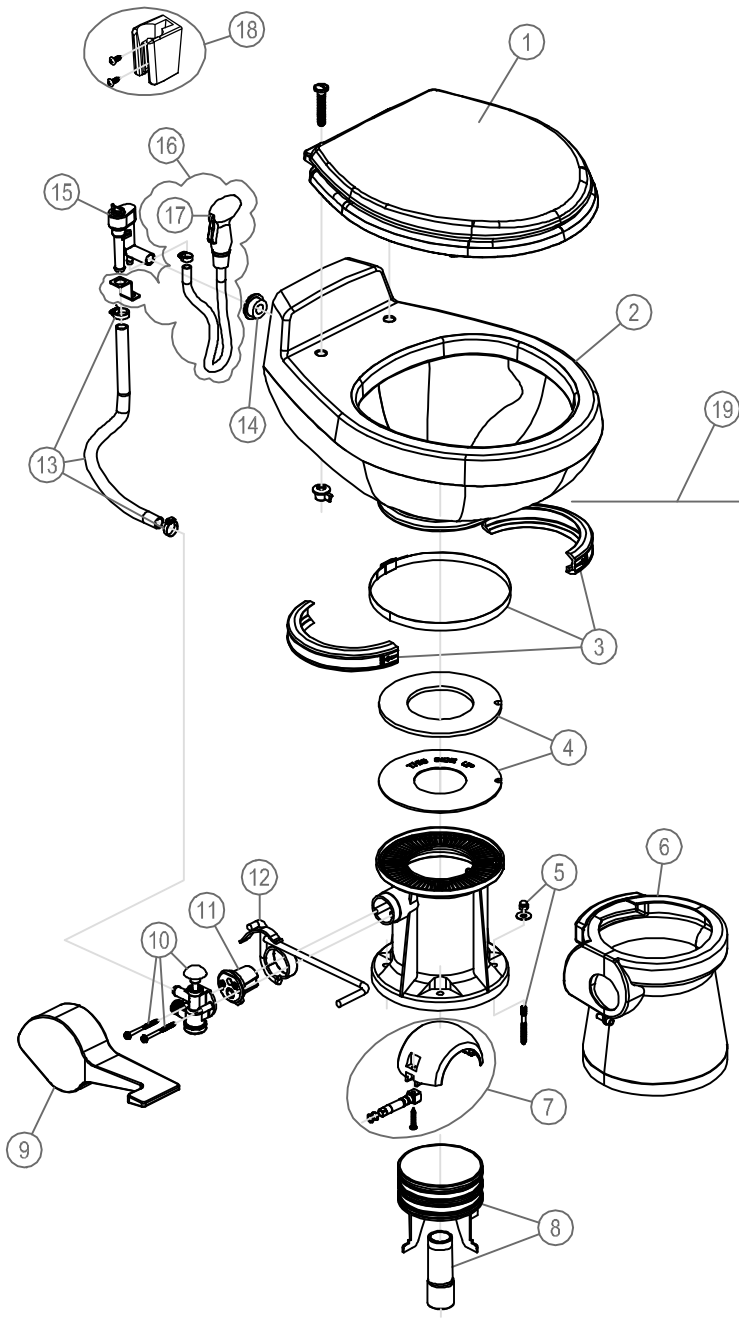

## PARTS LIST: VACUFLUSH 508+ SERIES

ITEM	PART NUMBER & DESCRIPTION	
1	385343829	SEAT/COVER - WHITE
	385343831	SEAT/COVER - BONE
	385343897	SEAT/COVER - PLATINUM
	385343901	SEAT/COVER - EBONY
2	385310739	CHINA BOWL KIT - WHITE
	385310740	CHINA BOWL KIT - BONE
	385310741	CHINA BOWL KIT - PLATINUM
	385310742	CHINA BOWL KIT - EBONY
3	385310048	BOWL/BASE CLAMP KIT
4	385311462	FLUSH BALL SEAL REPL KIT
5	385316323	MOUNTING HARDWARE
6	385310111	PEDESTAL COVER - WHITE
	385310112	PEDESTAL COVER - BONE
	385310113	PEDESTAL COVER - PLATINUM
	385310173	PEDESTAL COVER - EBONY
7	385318162	FLUSH BALL, SHAFT, CARTRIDGE KIT-WHITE
	385310177	FLUSH BALL, SHAFT, CARTRIDGE KIT-EBONY **INCLUDES ITEM 11.
8	385318741	'08 DISCHARGE FUNNEL KIT
9	385310114	PEDAL COVER - WHITE
	385310115	PEDAL COVER - BONE
	385310116	PEDAL COVER - PLATINUM
	385310175	PEDAL COVER - EBONY
10	385314349	WATER VALVE KIT
11	385236096	SPRING CARTRIDGE KIT
12	385310578	PEDAL/LEVER & CARTRIDGE KIT **INCLUDES ITEM 11.
13	385345377	BOWL WATER SUPPLY HOSE - WHITE
	385340177	BOWL WATER SUPPLY HOSE - BONE
14	385311164	1/2" SEALING GROMMET
15	385316906	VACUUM BREAKER KIT
	385230335	VACUUM BREAKER KIT w/HAND SPRAY **INCLUDES ITEM 14.
16*	385319056	HAND SPRAY KIT w/VAC BREAKER-WHT
	385319057	HAND SPRAY KIT w/VAC BREAKER-EBY **INCLUDES ITEM 14, 15, 17
17*	385310809	HAND SPRAYER - CHROME
	385310873	HAND SPRAYER - EBONY **INCLUDES ITEM 18.
18*	385311131	HAND SPRAY BRACKET w/SCREWS - CHROME
	385311125	HAND SPRAY BRACKET w/SCREWS - EBONY
19	385310126	'08 BASE KIT METAL LEVER - WHITE
	385310127	'08 BASE KIT METAL LEVER - BONE
	385310128	'08 BASE KIT METAL LEVER - PLATINUM
	385310171	'08 BASE KIT METAL LEVER - EBONY **INCLUDES ITEMS 3-12

\* ITEMS 16, 17, & 18 ARE OPTIONAL ACCESSORIES;  
NOT PROVIDED WITH EVERY MODEL.